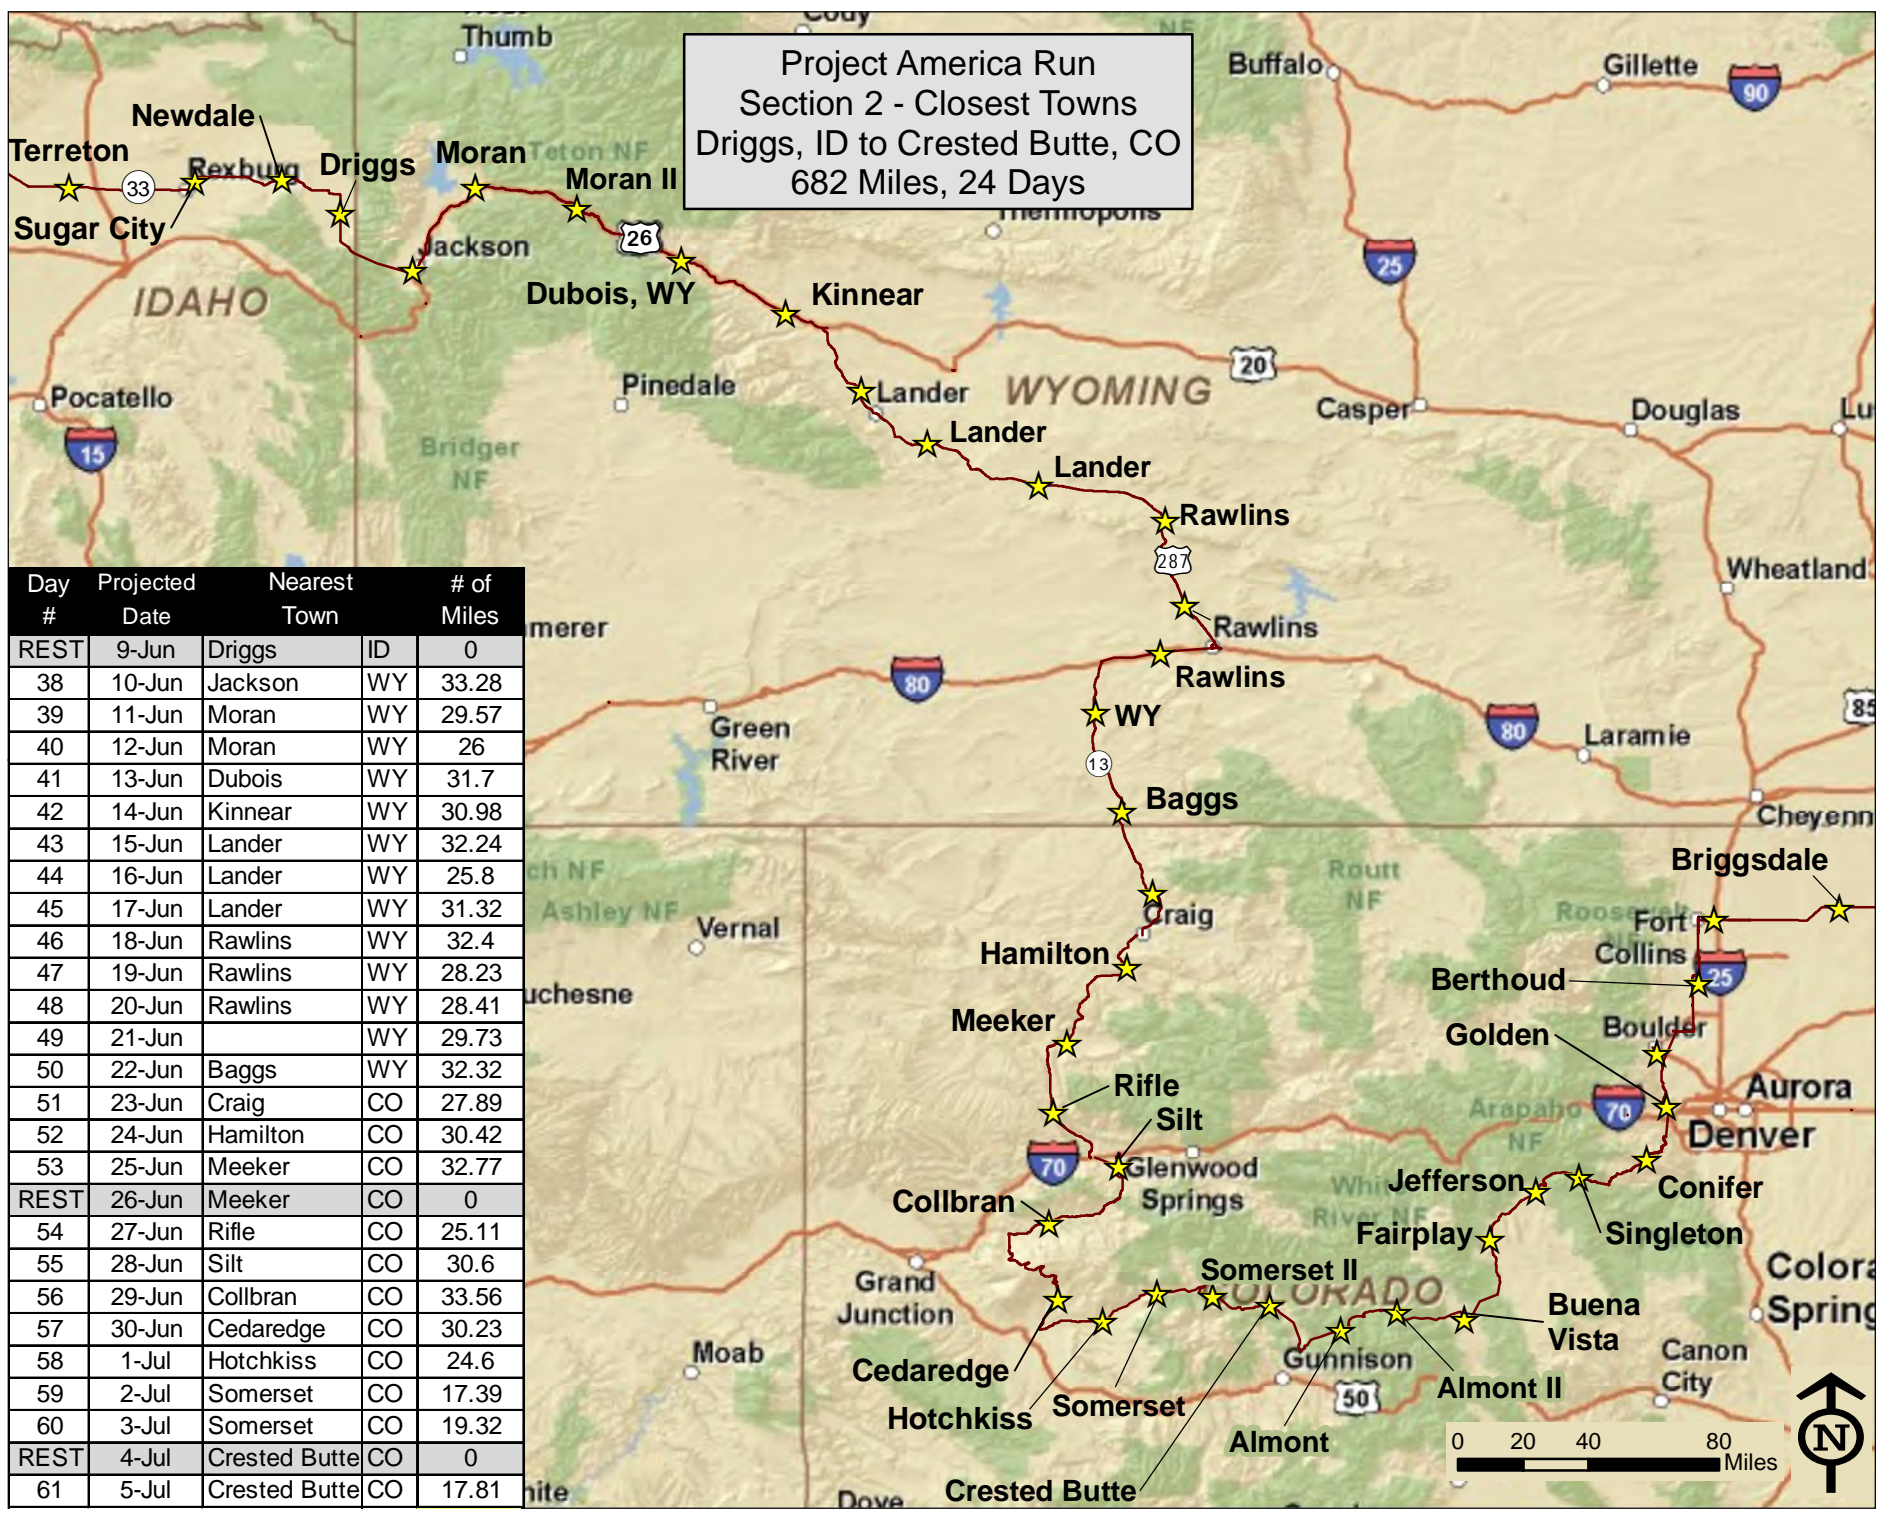

Project America Run
 Section 2 - Closest Towns
 Driggs, ID to Crested Butte, CO
 682 Miles, 24 Days

Day #	Projected Date	Nearest Town	ID	# of Miles
REST	9-Jun	Driggs	ID	0
38	10-Jun	Jackson	WY	33.28
39	11-Jun	Moran	WY	29.57
40	12-Jun	Moran	WY	26
41	13-Jun	Dubois	WY	31.7
42	14-Jun	Kinnear	WY	30.98
43	15-Jun	Lander	WY	32.24
44	16-Jun	Lander	WY	25.8
45	17-Jun	Lander	WY	31.32
46	18-Jun	Rawlins	WY	32.4
47	19-Jun	Rawlins	WY	28.23
48	20-Jun	Rawlins	WY	28.41
49	21-Jun		WY	29.73
50	22-Jun	Baggs	WY	32.32
51	23-Jun	Craig	CO	27.89
52	24-Jun	Hamilton	CO	30.42
53	25-Jun	Meeker	CO	32.77
REST	26-Jun	Meeker	CO	0
54	27-Jun	Rifle	CO	25.11
55	28-Jun	Silt	CO	30.6
56	29-Jun	Collbran	CO	33.56
57	30-Jun	Cedaredge	CO	30.23
58	1-Jul	Hotchkiss	CO	24.6
59	2-Jul	Somerset	CO	17.39
60	3-Jul	Somerset	CO	19.32
REST	4-Jul	Crested Butte	CO	0
61	5-Jul	Crested Butte	CO	17.81