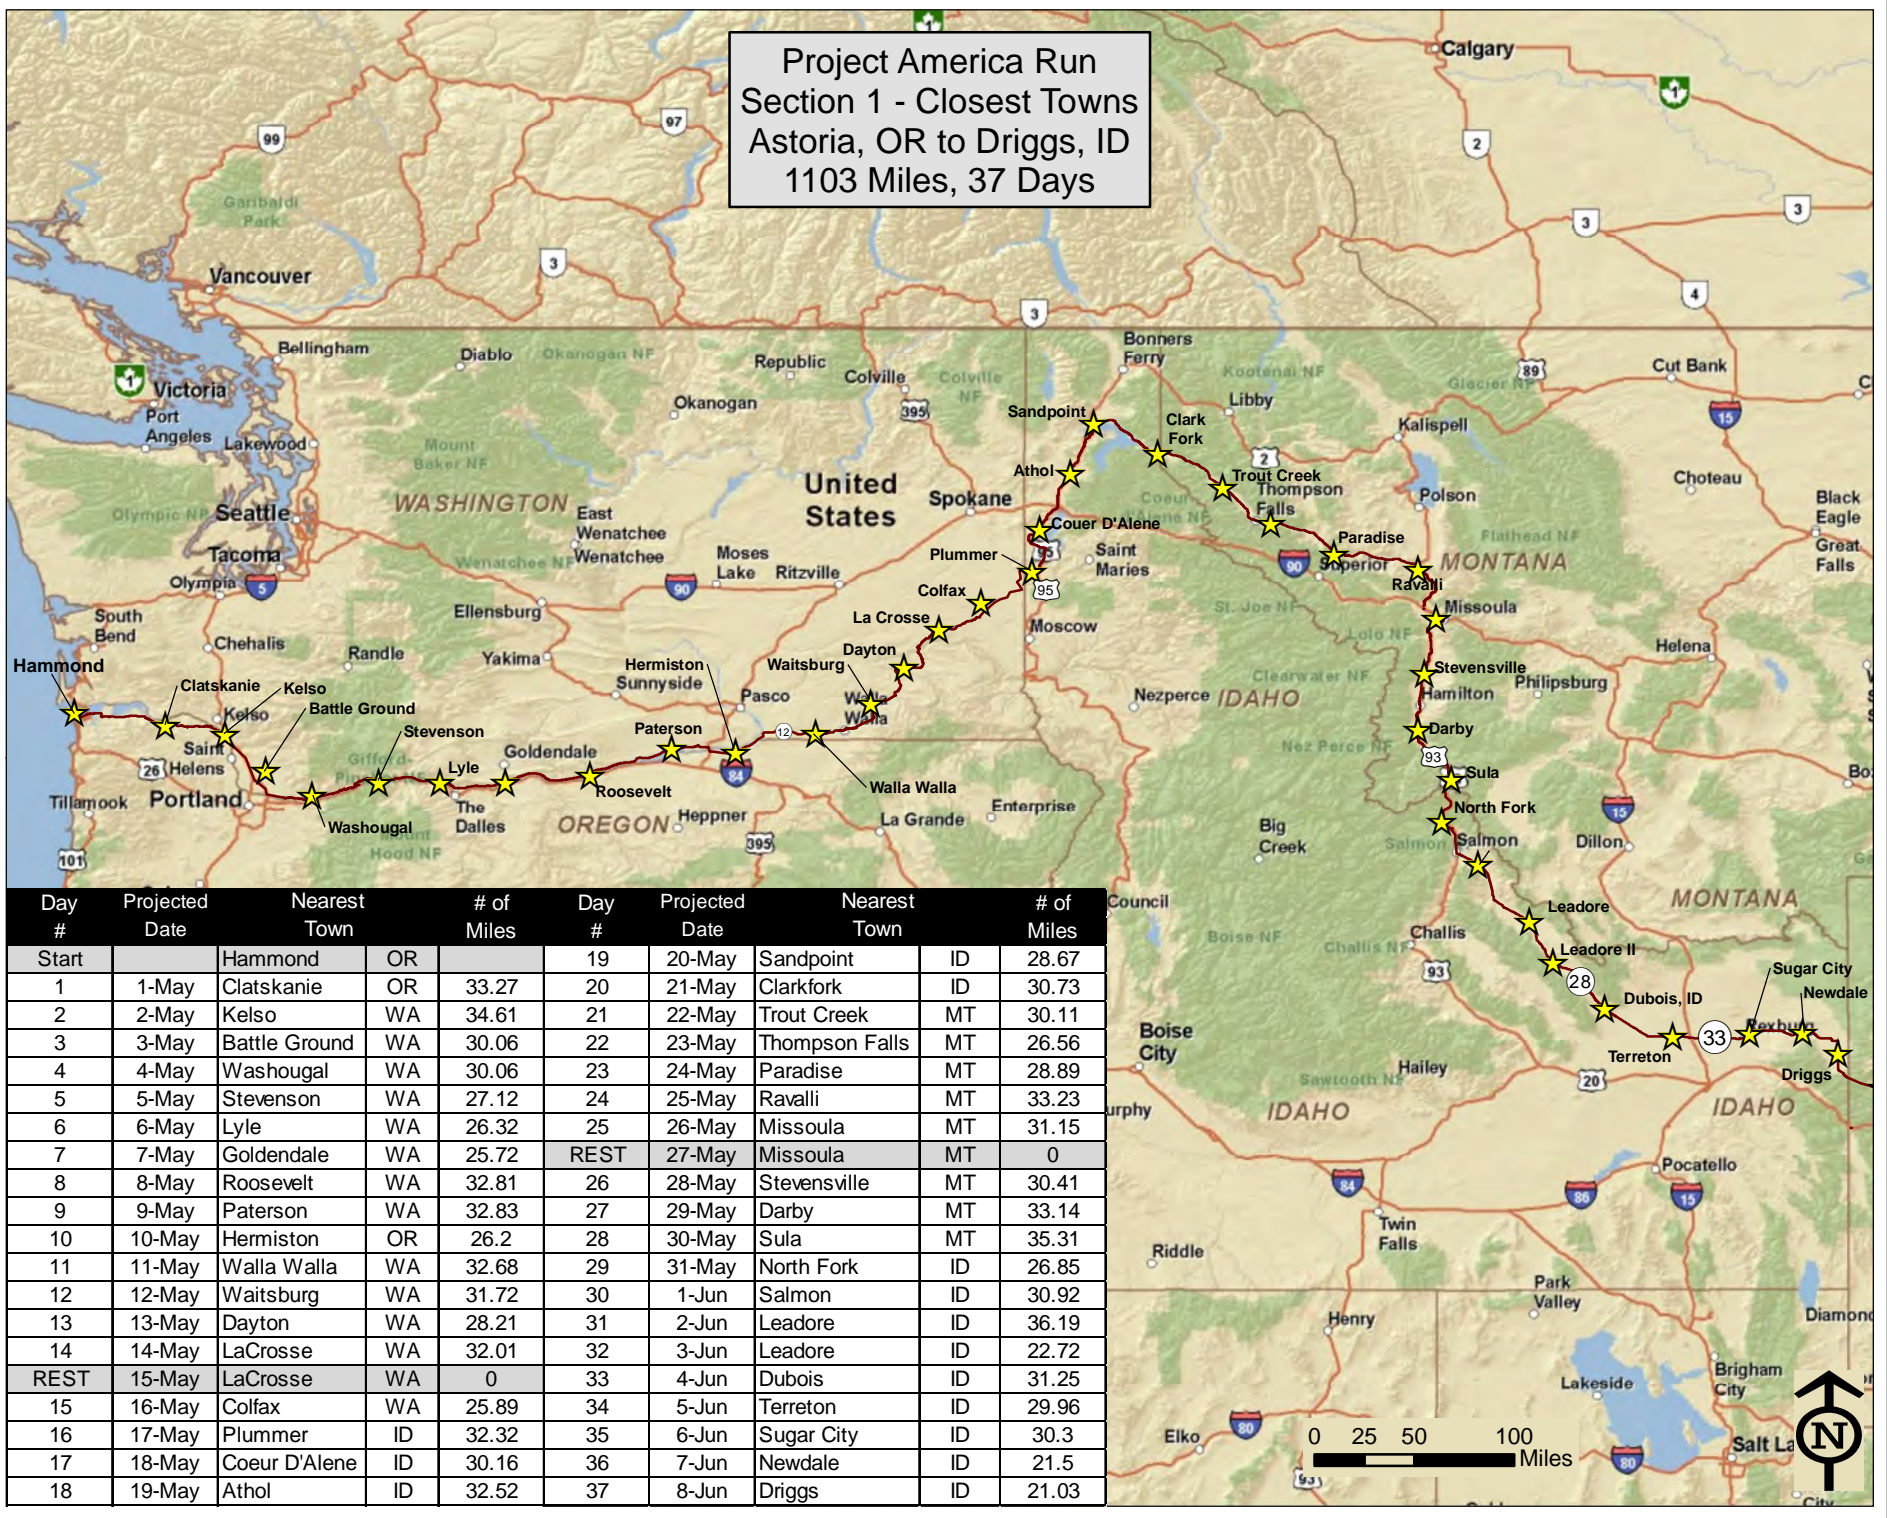

Project America Run
 Section 1 - Closest Towns
 Astoria, OR to Driggs, ID
 1103 Miles, 37 Days

Day #	Projected Date	Nearest Town		# of Miles	Day #	Projected Date	Nearest Town		# of Miles
Start		Hammond	OR		19	20-May	Sandpoint	ID	28.67
1	1-May	Clatskanie	OR	33.27	20	21-May	Clarkfork	ID	30.73
2	2-May	Kelso	WA	34.61	21	22-May	Trout Creek	MT	30.11
3	3-May	Battle Ground	WA	30.06	22	23-May	Thompson Falls	MT	26.56
4	4-May	Washougal	WA	30.06	23	24-May	Paradise	MT	28.89
5	5-May	Stevenson	WA	27.12	24	25-May	Ravalli	MT	33.23
6	6-May	Lyle	WA	26.32	25	26-May	Missoula	MT	31.15
7	7-May	Goldendale	WA	25.72	26	27-May	Missoula	MT	0
8	8-May	Roosevelt	WA	32.81	27	28-May	Stevensville	MT	30.41
9	9-May	Paterson	WA	32.83	28	29-May	Darby	MT	33.14
10	10-May	Hermiston	OR	26.2	29	30-May	Sula	MT	35.31
11	11-May	Walla Walla	WA	32.68	30	31-May	North Fork	ID	26.85
12	12-May	Waitsburg	WA	31.72	31	1-Jun	Salmon	ID	30.92
13	13-May	Dayton	WA	28.21	32	2-Jun	Leadore	ID	36.19
14	14-May	LaCrosse	WA	32.01	33	3-Jun	Leadore	ID	22.72
REST	15-May	LaCrosse	WA	0	34	4-Jun	Dubois	ID	31.25
15	16-May	Colfax	WA	25.89	35	5-Jun	Terreton	ID	29.96
16	17-May	Plummer	ID	32.32	36	6-Jun	Sugar City	ID	30.3
17	18-May	Coeur D'Alene	ID	30.16	37	7-Jun	Newdale	ID	21.5
18	19-May	Athol	ID	32.52		8-Jun	Driggs	ID	21.03